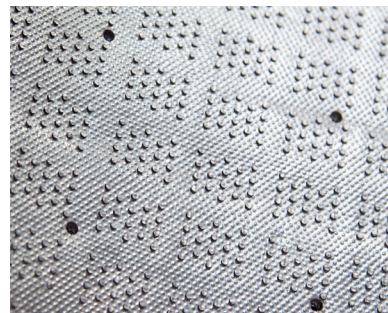

Logo Mats • Outdoor

Colors

Standard Sizes (cm)

60x85	120x200
75x85	120x240
80x120	150x200
85x150	150x250
85x300	150x300
120x180	

maximum size: 200x1000 cm or 240x550 cm
 Maximum 2 colours per design
 Size Tolerance: +/- 2%

100% Nylon Carpet

Reinforced rubber edges

Claw backing - Drainage holes

B305

B421

B312

B417

B523

Specifications

Yarn:	Coarse continuous filament Solution Dyed Nylon
Carpet weight:	1.300 g/m ²
Rubber:	100% Nitrile EXS™ thickness 2,9mm
Total weight:	5,20 kg/m ²