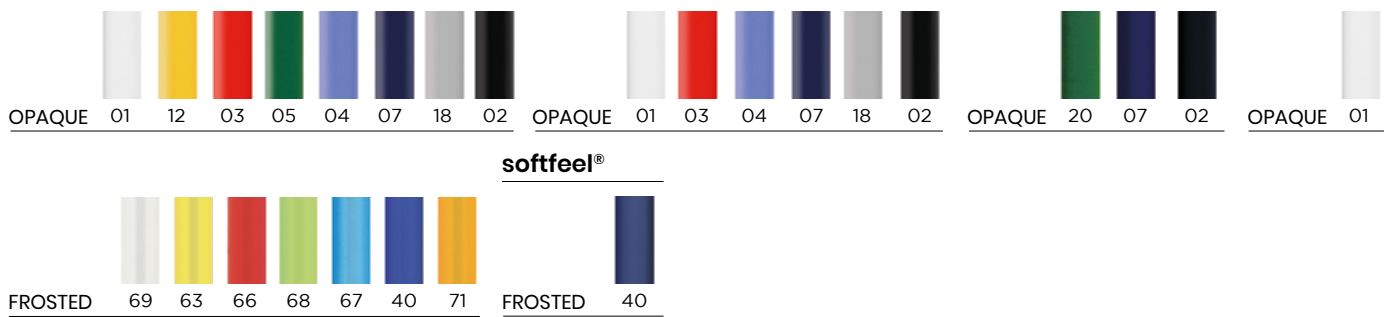

MOQ 500u.

Standard colours combination

Plug

Clip

Section

stylus

Barrel

Exact colour match: