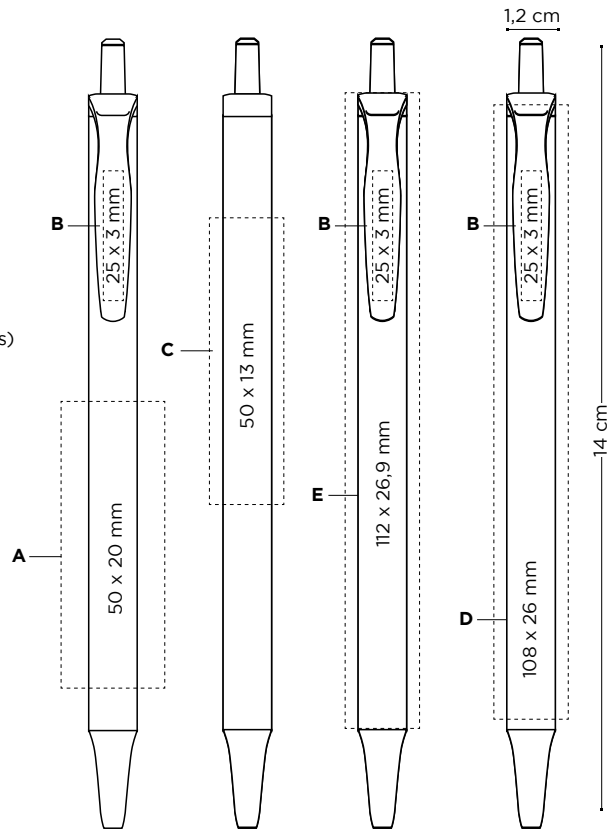

BIC® CLIC STIC STYLUS
1847
eCOlutions® 1846

- A SP:** max. 3 col.
- B SP:** max. 1 col.
- C SP:** max. 2 col.
- D DG:** full-colour (area for text)
(only available in white barrel)
- E DG:** full-colour (area for images)
(only available in white barrel)