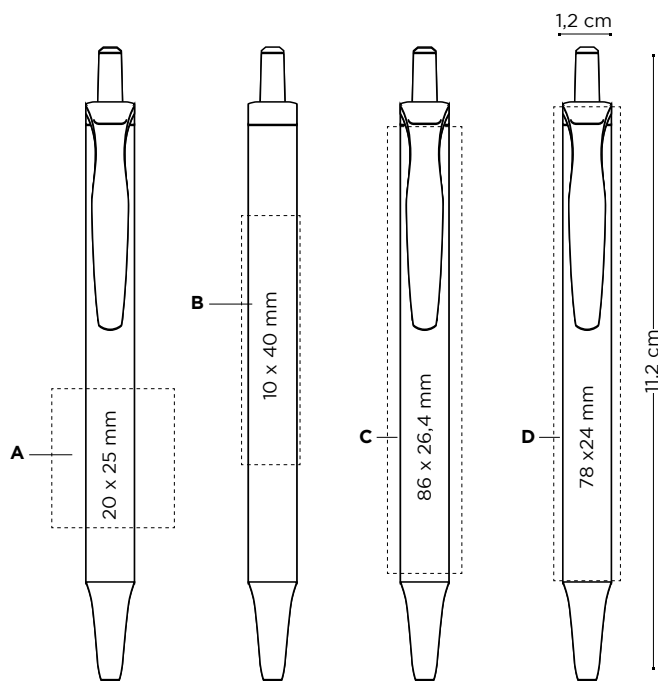

A/B SP: max. 1 col.

BIC® CLIC STIC MINI

1892

A SP: max. 1 col.

B SP: max. 1 col.

C DG: full-colour (area for text)
(only available in white barrel)

D DG: full-colour (area for images)
(only available in white barrel)