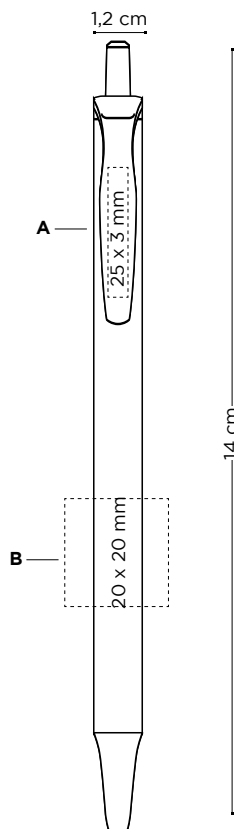

BIC® CLIC STIC STYLUS
1847
eCOlutions® 1846

- A SP:** max. 3 col.
- B SP:** max. 1 col.
- C SP:** max. 2 col.
- D DG:** full-colour (area for text)
(only available in white barrel)
- E DG:** full-colour (area for images)
(only available in white barrel)

A/B SP: max. 1 col.

BIC® CLIC STIC MINI

1892

A SP: max. 1 col.

B SP: max. 1 col.

C DG: full-colour (area for text)
(only available in white barrel)

D DG: full-colour (area for images)
(only available in white barrel)