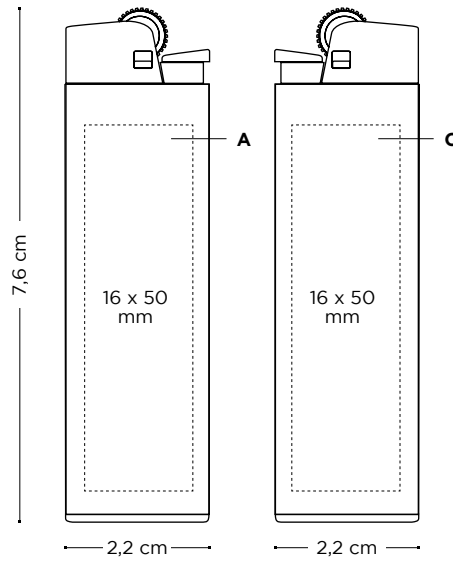

*slim and fits everywhere!*

2340

57

12

100%

03

5C

10

**Decoration:**

**BIC® J23 LIGHTER**

2340

**A/C SP:** max. 4 col.

Up to 1800 

**Packaging:**

Standard Packaging:  
in tray of 50 u

100%  
RECYCLED

**Printing techniques:**

(SP)  
SCREEN  
PRINTING

**External packaging:**

600 ± 9,5 Kg

MADE IN  
FRANCE