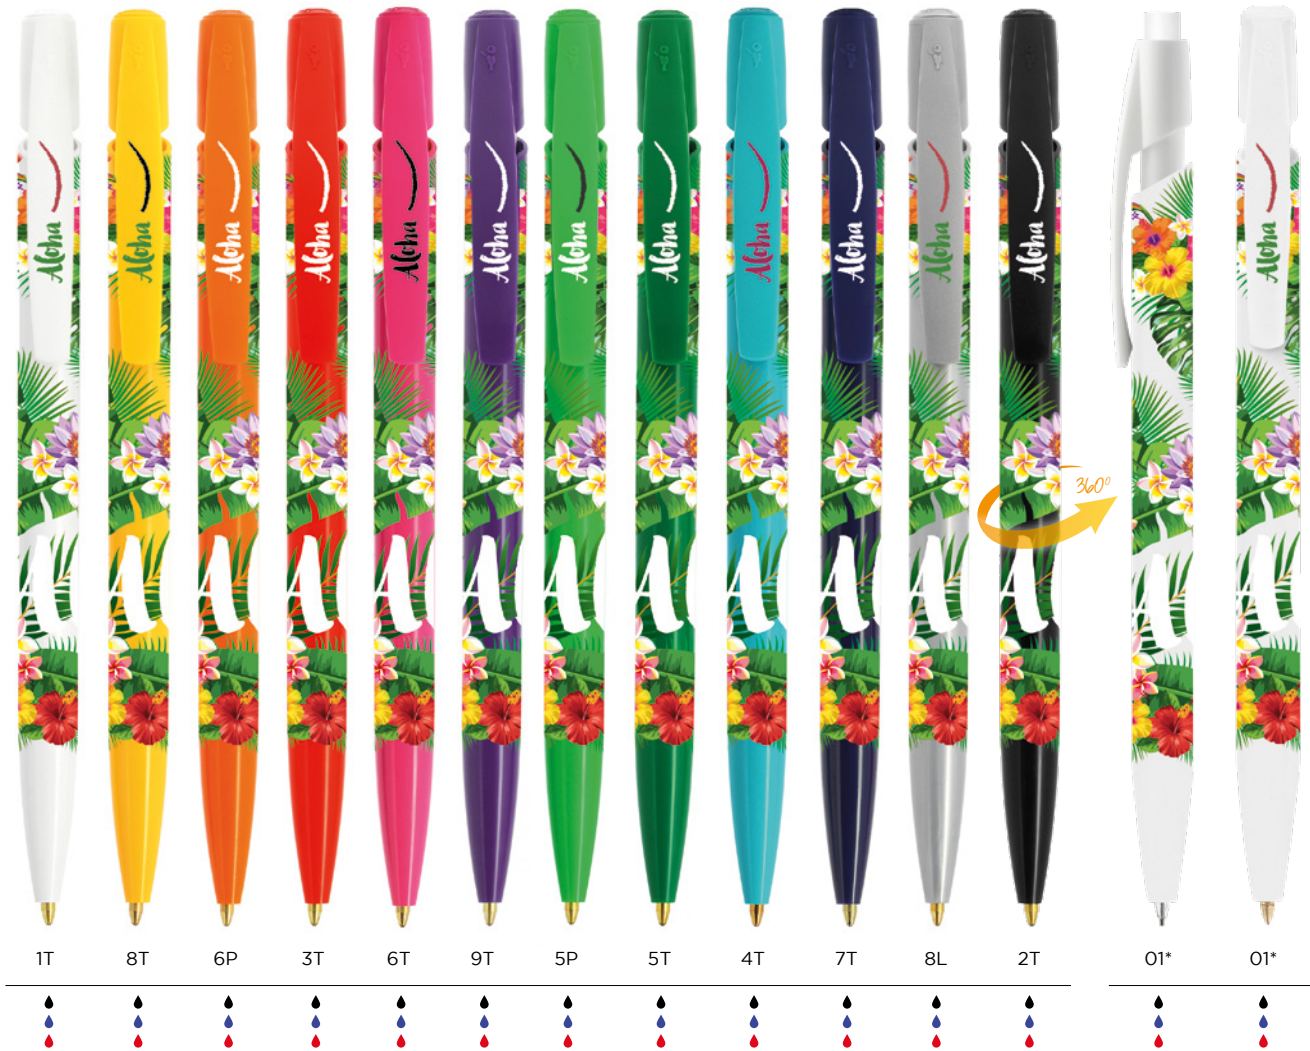

The solution for  
**full colour** communication

**MIX & MATCH**

**Now** on coloured barrels

Polished  
1025 Ballpen

Opaque  
1025 / 1E25 Ballpen  
1028 / 1E28 Pencil

Colour  
ink

Red Ink available  
under request

\*Only available in  
white barrel

\*\*48h not available in Digital finishes

Clear  
1025 Ballpen

Opaque  
1025 Ballpen  
1028 Pencil

Colour ink

Red Ink available under request

\*\*48h not available in Digital finishes

Frosted  
1025 Ballpen  
1028 Pencil

**MOQ 500u.**

Standard colours combination  Standard colours combination

**Plug**

OPAQUE 01 12 10 03 5C 2D 13 84\* 5G 05 3D 04 07 18 02 FROSTED 69

**Clip**

OPAQUE 01 12 10 03 5C 2D 13 84\* 5G 05 3D 04 07 18 02 FROSTED 69

**Barrel & Grip**

POLISHED 1T 8T 6P 3T 6T 9T 5P 5T 4T 7T 8L 2T

All colour range available in Digital britePix

CLEAR 1R\* 4D\* 92\* 87\* 95\* 93\* 88\* 72\* 4R\* 7R\* 91\*

Add the Möbius loop to your artwork at no additional charge. Please specify "Print the Möbius loop" on your order. (Möbius loop imprint defaults to left-hand hand corner.)