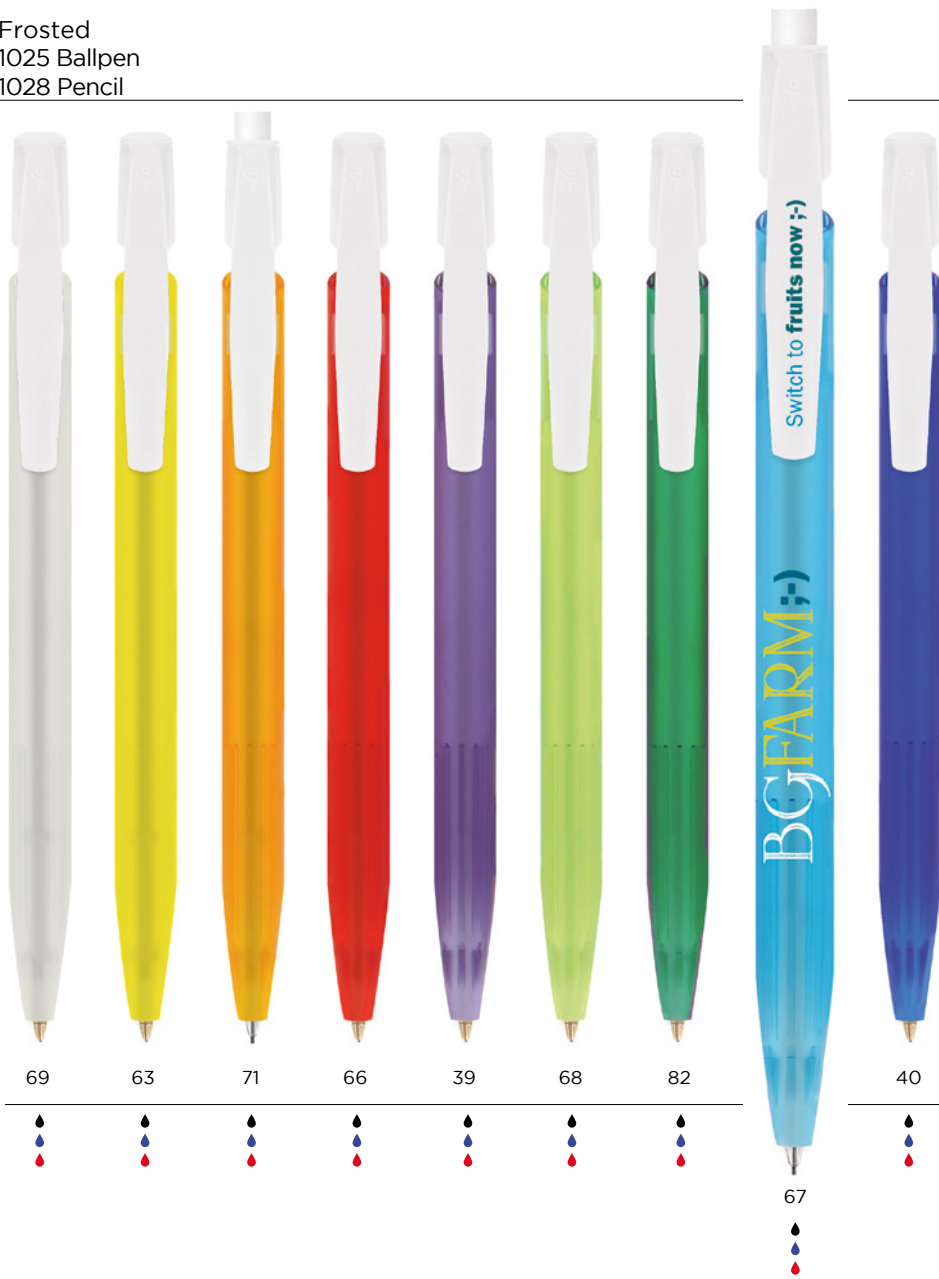

The solution for  
**full colour** communication

**MIX & MATCH**

**Now** on coloured barrels

Polished  
1025 Ballpen

Opaque  
1025 / 1E25 Ballpen  
1028 / 1E28 Pencil

Colour  
ink

Red Ink available  
under request

\*Only available in  
white barrel

\*\*48h not available in Digital finishes

Clear  
1025 Ballpen

Opaque  
1025 Ballpen  
1028 Pencil

Colour ink

Red Ink available under request

\*\*48h not available in Digital finishes

Frosted  
1025 Ballpen  
1028 Pencil

**MOQ 500u.**

Standard colours combination  Standard colours combination

**Plug**

OPAQUE 01 12 10 03 5C 2D 13 84\* 5G 05 3D 04 07 18 02 FROSTED 69

**Clip**

OPAQUE 01 12 10 03 5C 2D 13 84\* 5G 05 3D 04 07 18 02 FROSTED 69

**Barrel & Grip**

POLISHED 1T 8T 6P 3T 6T 9T 5P 5T 4T 7T 8L 2T

All colour range available in Digital britePix

CLEAR 1R\* 4D\* 92\* 87\* 95\* 93\* 88\* 72\* 4R\* 7R\* 91\*

Add the Möbius loop to your artwork at no additional charge. Please specify "Print the Möbius loop" on your order. (Möbius loop imprint defaults to left-hand hand corner.)