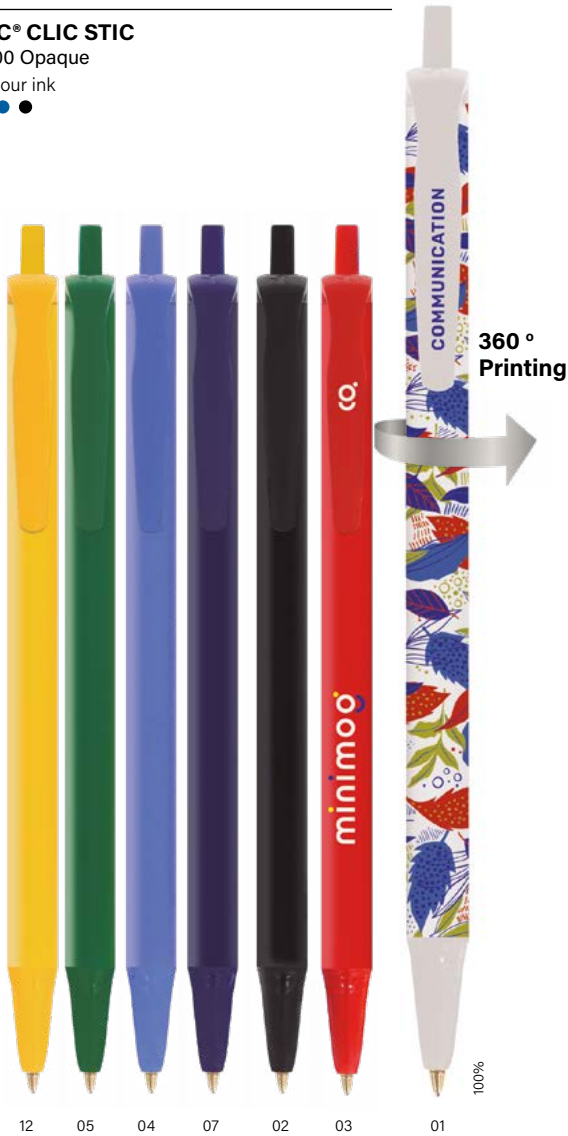

BIC® CLIC STIC
1000 Opaque
Colour ink
● ● ●

Available on white barrel

ECO version and standard at the same price!

ecolutions®

FRUIT AND VEGETABLE TRAYS

MADE FROM 78% RECYCLED MATERIAL*

BIC® CLIC STIC
1E00 Opaque
Colour ink
● ● ●