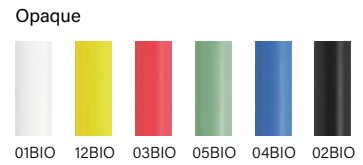

Barrel

Exact colour match:
≥ 10.000 units

MANUFACTURED AND PRINTED IN BIC FACTORIES

MADE IN SPAIN

SUGAR CANE

UBICITY™ PROGRAM
ALLOWS RECYCLING
BIC WRITING INSTRUMENTS

WRITING MODES

BALLPEN M
Ø 1 MM

PRINTING TECHNIQUES

SCREEN PRINTING

DIGITAL