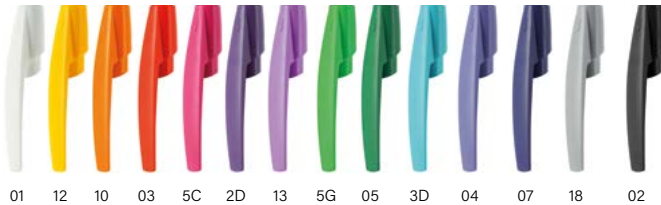

01/02

01/07

100%

Only available
 on white barrel

BIC® MEDIA CLIC MECHANICAL PENCIL

BIC® MEDIA CLIC
1028 Mechanical pencil

BIC® MEDIA CLIC GRIP
1021 Mechanical pencil / **ecolutions®** 1E21 Mechanical pencil

MOQ 500 units
Standard colours combination

No extra charge

Clip

Opaque

Frosted

01 12 10 03 5C 2D 13 5G 05 3D 04 07 18 02 69

Barrel

Opaque

5C 13 8D 83

Frosted

39 3B

Barrel & Grip

01/12

69/69 71/69 82/69 40/69

THE SOLUTION FOR
**FULL COLOUR
COMMUNICATION!**

All colour range available in Digital britePix™

Exact colour match: \geq 10.000 units 1028

Exact colour match: \geq 20.000 units 1021 / 1E21

ecolutions®

PLASTIC
CAR PARTS

Standard colours
combination*

Barrel & Grip

Opaque

01/
03 01/
05 01/
07 01/
02