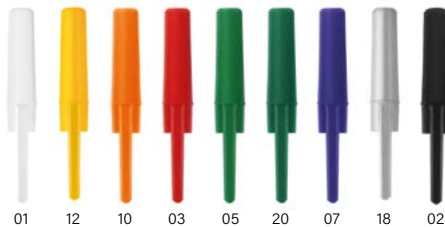

BIC® ROUND STIC®

1010 / **ecolutions®** 1E10 Opaque

1010 / **ecolutions®** 1E10 Frosted

MOQ 500 units.

Standard colours combination

ecolutions®

FRUIT AND
VEGETABLE
TRAYS

Standard colours
combination*

Plug

Opaque

Frosted

Cap

Opaque

Frosted

Section

Opaque

Frosted

Barrel

Opaque

Frosted

Opaque Frosted

Exact colour match: $\geq 10,000$ units

Add the Möbius loop to your artwork at no additional charge. Please specify it on your order. (Möbius loop imprint defaults to left-hand corner.)