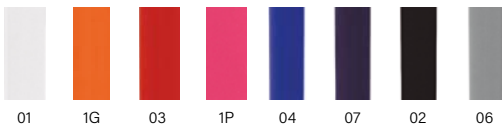

Clip

Opaque

Clear

ecolutions®

Standard colours combination*

1E 1E

Add the Möbius loop to your artwork at no additional charge. Please specify it on your order. (Möbius loop imprint defaults to left-hand hand corner.)

Barrel

Opaque

Clear

Exact colour match: ≥ 10.000 units