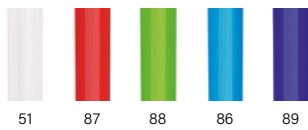

Clip

Opaque

Clear

ecolutions®

Standard colours combination*

1E 1E

Add the Möbius loop to your artwork at no additional charge. Please specify it on your order. (Möbius loop imprint defaults to left-hand hand corner.)

Barrel

Opaque

Clear

Exact colour match: ≥ 10.000 units