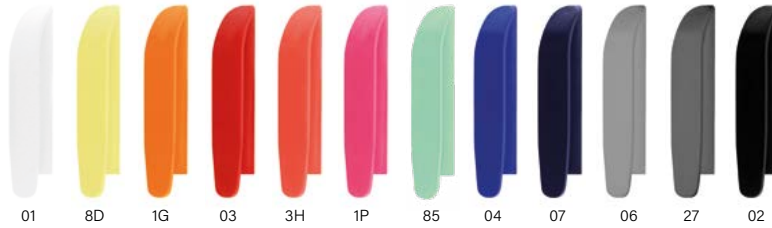

WRITING MODES

BALLPEN M Ø 1 MM

PRINTING TECHNIQUES

SCREEN PRINTING

DIGITAL

BRITEPIX™
 BRITEPIX™ TEXTURE
 BRITEPIX™ PERSONALISATION

See page 250 for a detailed explanation of the icons

BIC® SUPER CLIP

BIC® SUPER CLIP

1039 Opaque

ecolutions® 1E50 Opaque

1039 Clear

MOQ 250 units

Standard colours combination

**MIX &
MATCH**

No extra charge

Clip

Opaque

Clear

ecolutions®

Standard colours combination*

1E 1E

Add the Möbius loop to your artwork at no additional charge. Please specify it on your order. (Möbius loop imprint defaults to left-hand hand corner.)