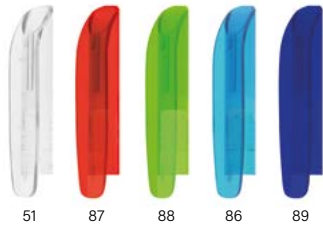

WRITING MODES

BALLPEN M Ø 1 MM

PRINTING TECHNIQUES

SCREEN PRINTING

DIGITAL

BRITEPIX™
 BRITEPIX™ TEXTURE
 BRITEPIX™ PERSONALISATION

See page 250 for a detailed explanation of the icons

BIC® SUPER CLIP

BIC® SUPER CLIP

1039 Opaque

ecolutions® 1E50 Opaque

1039 Clear

MOQ 250 units

Standard colours combination

**MIX &
MATCH**

No extra charge

Clip

Opaque

Clear

ecolutions®

Standard colours combination*

1E 1E

Add the Möbius loop to your artwork at no additional charge. Please specify it on your order. (Möbius loop imprint defaults to left-hand hand corner.)