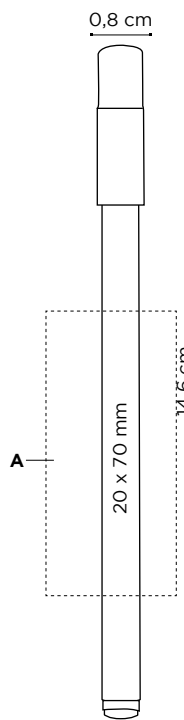

BIC® *Velleda* WHITE BOARD MARKER FINE 1651

01/04

Colour ink

01/02

100%

MOQ 500u.

Decoration:

BIC® *Velleda* WHITE BOARD MARKER FINE 1651
A SP: max. 1 col.

Writing modes:

Marker

MK

Printing techniques:

(SP) SCREEN PRINTING

Now you can have it as a set!
Optional special packaging:

Marking Set

External packaging: